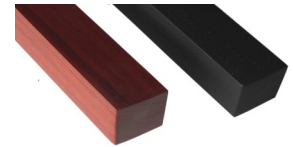

Available for Kratos

€ 740 + VAT

Finishes

Classic One

padouk wood or black panel

InPoL2, Kratos, Logos, InPoL Legacy TT

padouk wood or black panel

padouk wood or black panel