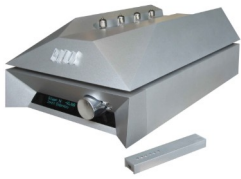

Synapse, stereo preamplifier

Two-stage construction - intrinsically balanced design - original volume block, tubes 4 x 6H30
Input: 3 Balanced XRL, 3 linea RCA
Output: 2 Balanced XRL,

Dimensions: unit 43 x 53 x 27 cm, package 50 x 63 x 30cm - Weight: net 23 Kg, gross 33 Kg

Available finishes: matt metallic gray

€ 24,600 + VAT