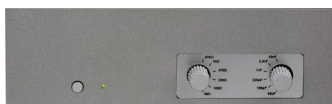

AmpliD, New InTheGroove

Silver